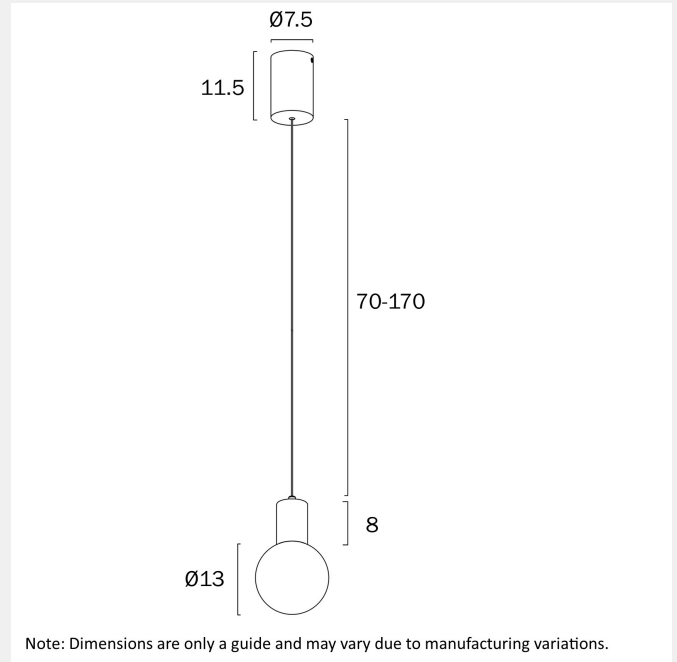

INVAR 1 PENDANT LIGHT

LIGHT SOURCE

Voltage Input

240V

Total Wattage (max)

6

Globe Type

LED integrated COB

PRODUCT DIMENSIONS

Fixture Weight (Kg)

1.2

Fixture Diameter (cm)

13

Suspension Length (cm)

70-170

OTHER