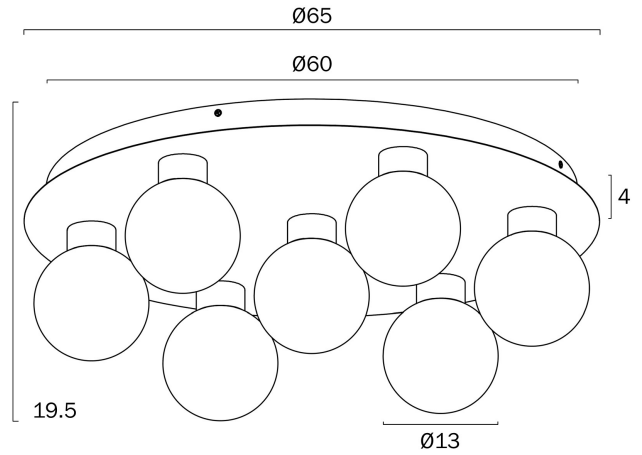

## INVAR 7 CTC CEILING LIGHT

Note: Dimensions are only a guide and may vary due to manufacturing variations.

### LIGHT SOURCE

**Voltage Input**

240V

**Total Wattage (max)**

40

**Globe Type**

LED integrated COB

**Globe / Light Source qty**

## PRODUCT DIMENSIONS

---

**Fixture Weight (Kg)**

9.7

**Fixture Projection (cm)**

19.5

**Fixture Diameter (cm)**

65