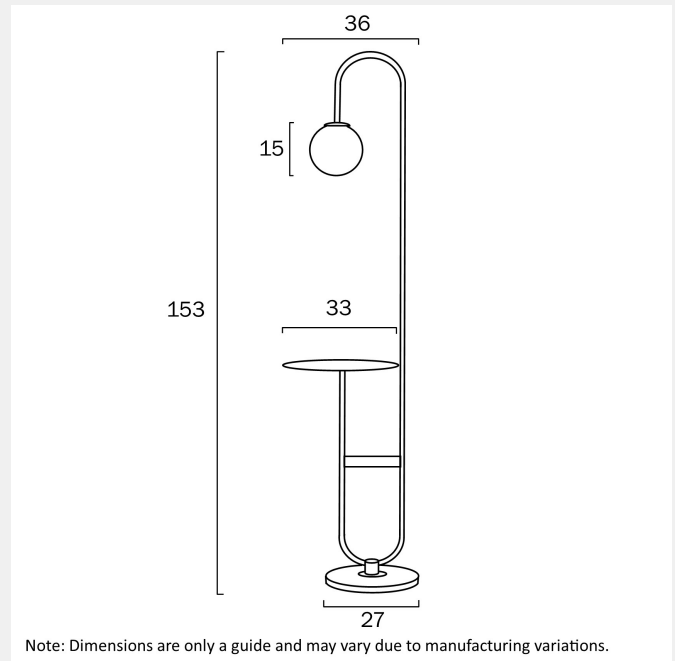

INEZ FLOOR LAMP

LIGHT SOURCE

Voltage Input

240V

Total Wattage (max)

25

Globe Type

E27 - Fancy Round

Globe / Light Source qty

1

Globe / Light Source included

No

Dimmable

Globe Dependant

SPECIFICATIONS

Lead and Plug

CLASS II - DOUBLE INSULATED, EARTH NOT REQUIRED

COLOUR AND MATERIAL

Fixture Material

Iron,Marble,Glass

PRODUCT DIMENSIONS

Fixture Weight (Kg)

6

Fixture Height (cm)

153

Fixture Diameter (cm)

33

Cable Length (cm)

200 (50+Foot Switch+150)

WARRANTY

Replacement Warranty

*3 Years