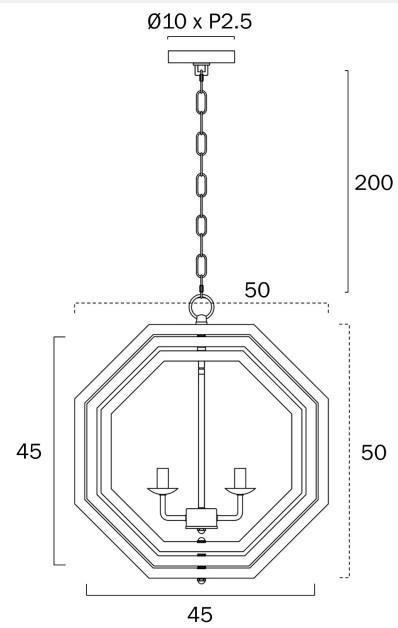

INDIO 4 PENDANT LIGHT

Note: Dimensions are only a guide and may vary due to manufacturing variations.

LIGHT SOURCE

Voltage Input

240V

Total Wattage (max)

100

Wattage

Globe Dependant

SPECIFICATIONS

Lead and Plug

No

IP rating

IP20

Height Adjustable?

Yes

Wood Tones

WARRANTY

Replacement Warranty

*3 Years

PRODUCT DIMENSIONS

Fixture Weight (Kg)

3.7

Fixture Height (cm)

50

Telbix.

Fixture Length (cm)

45

Fixture Width (cm)

50

Suspension Length (cm)

200