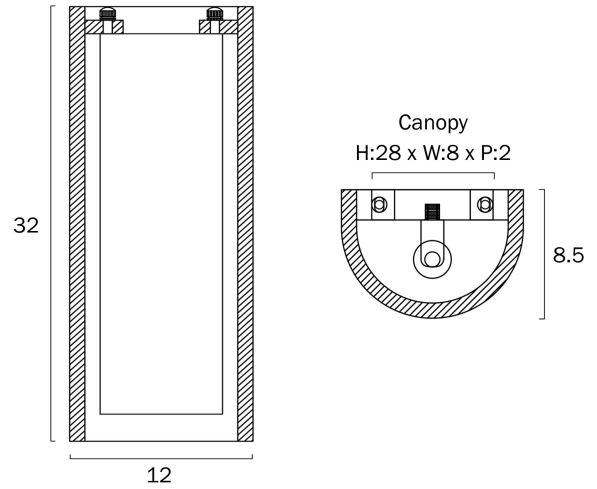

IMPERO WALL LIGHT

Note: Dimensions are only a guide and may vary due to manufacturing variations.

LIGHT SOURCE

Voltage Input

240V

Total Wattage (max)

50

Wattage

Fixture Weight (Kg)

1.85

Fixture Projection (cm)

8.5

Fixture Width (cm)

12

Fixture Height (cm)

32