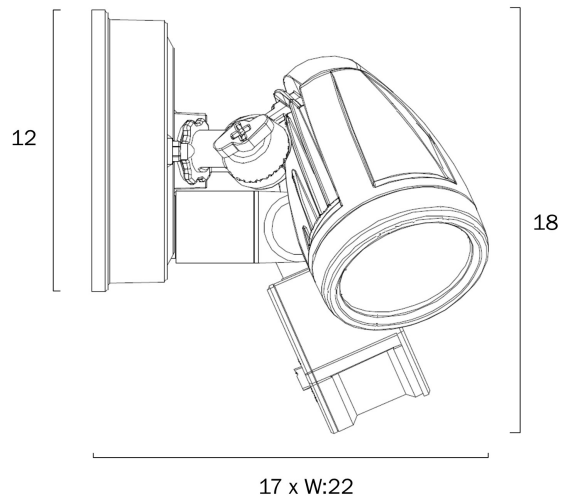

ILLUME TWIN EXTERIOR LED SPOTLIGHT WITH SENSOR

Note: Dimensions are only a guide and may vary due to manufacturing variations.

LIGHT SOURCE

Voltage Input

240V

Total Wattage (max)

20

Wattage

0.493

Fixture Projection (cm)

18.5

Fixture Height (cm)

15.8

Fixture Length (cm)

22.5

WARRANTY