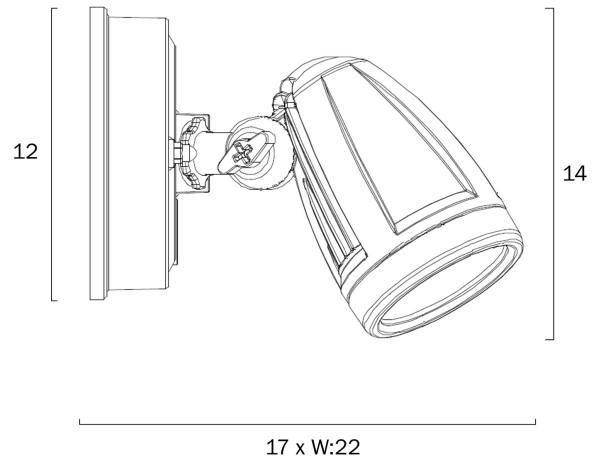

## ILLUME TWIN EXTERIOR LED SPOTLIGHT

Note: Dimensions are only a guide and may vary due to manufacturing variations.

### LIGHT SOURCE

**Voltage Input**

240V

**Total Wattage (max)**

20

**Wattage**

10

**Globe Type**