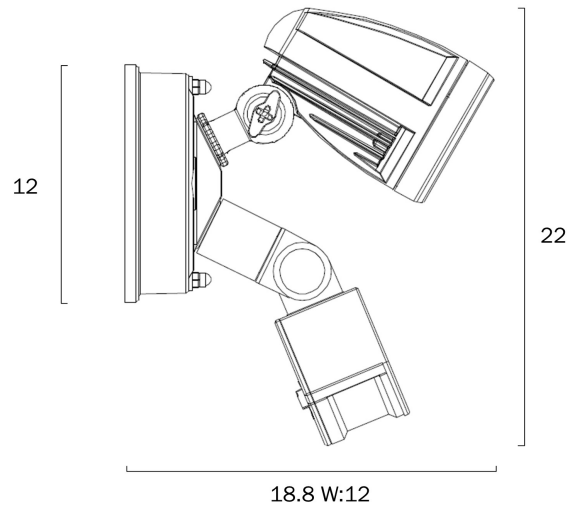

## ILLUME SINGLE EXTERIOR LED SPOTLIGHT WITH SENSOR

Note: Dimensions are only a guide and may vary due to manufacturing variations.

### LIGHT SOURCE

**Voltage Input**

240V

**Total Wattage (max)**

10

**Globe Type**

LED integrated SMD

**Globe / Light Source qty**

## PRODUCT DIMENSIONS

---

**Fixture Weight (Kg)**

0.31

**Fixture Projection (cm)**

16.7

**Fixture Height (cm)**

23.8

**Fixture Length (cm)**

12.1