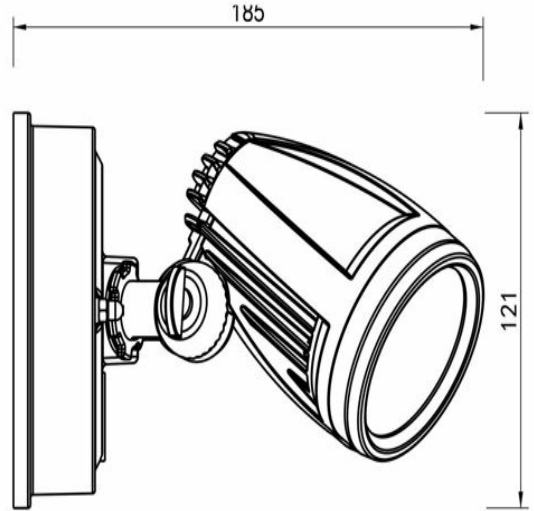

## ILLUME SINGLE EXTERIOR LED SPOTLIGHT

### LIGHT SOURCE

**Voltage Input**

240V

**Total Wattage (max)**

10

**Globe Type**

LED integrated SMD

**Globe / Light Source qty**

---

**Fixture Weight (Kg)**

0.33

**Fixture Projection (cm)**

16.7

**Fixture Height (cm)**

23.5

**Fixture Length (cm)**