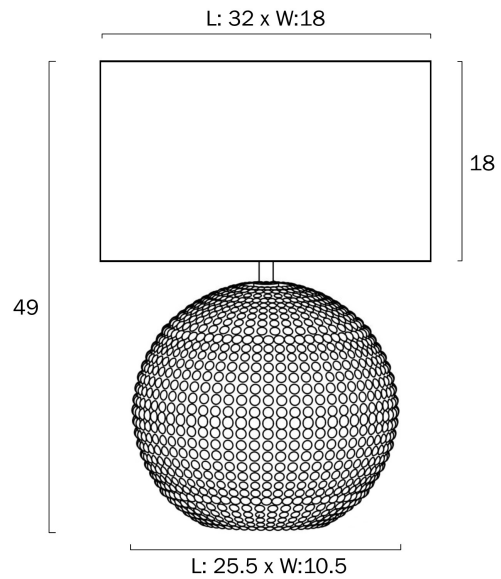

ICARIA CERAMIC TABLE LAMP

Note: Dimensions are only a guide and may vary due to manufacturing variations.

LIGHT SOURCE

Voltage Input

240V

Total Wattage (max)

25

Globe Type

E27

Globe / Light Source qty

1

Globe / Light Source included

No

Dimmable

Globe Dependant

SPECIFICATIONS

COLOUR AND MATERIAL

Fixture Material

Ceramic,Fabric

Fixture Finish

Gloss

PRODUCT DIMENSIONS

Fixture Height (cm)

49

Fixture Length (cm)

32

Fixture Width (cm)

18

Cable Length (cm)

180 (30+Inline Switch+150)

WARRANTY

Replacement Warranty