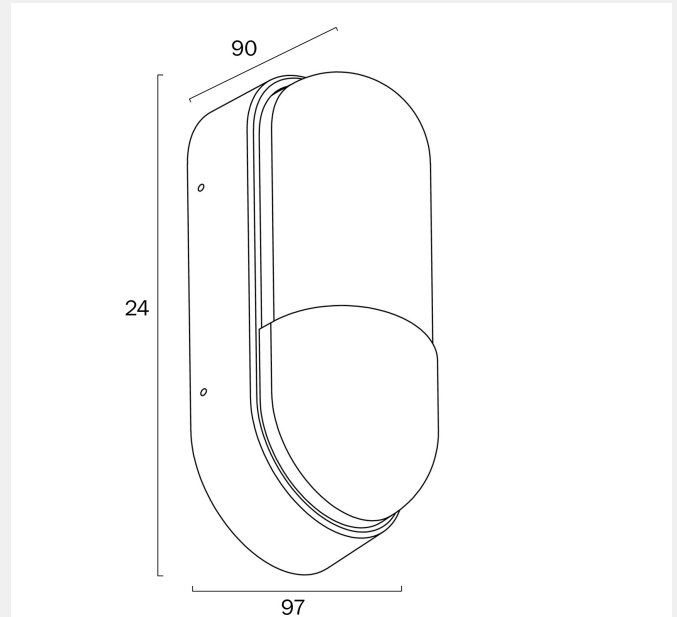

## HULL EXTERIOR WALL LIGHT

Note: Dimensions are only a guide and may vary due to manufacturing variations.

### LIGHT SOURCE

**Voltage Input**

240

**Total Wattage (max)**

25

**Globe Type**

E27

**Globe / Light Source qty**

Surface

### PRODUCT DIMENSIONS

**Fixture Weight (Kg)**

0.46

**Fixture Projection (cm)**

9

**Fixture Height (cm)**

24

**Fixture Width (cm)**