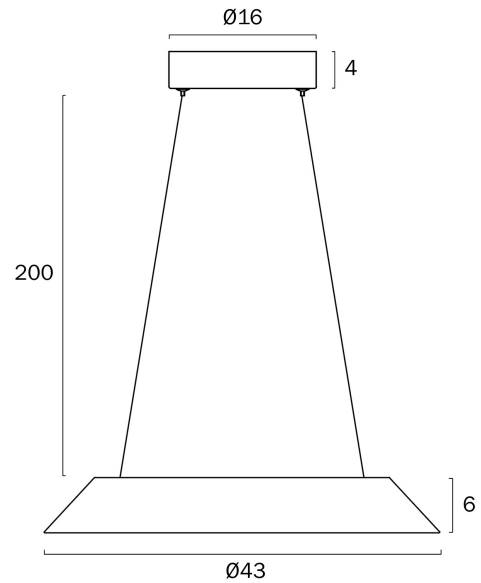

HOVIN 43CM LED PENDANT LIGHT SMALL

Note: Dimensions are only a guide and may vary due to manufacturing variations.

LIGHT SOURCE

Voltage Input

240V

Total Wattage (max)

22

Globe Type

LED integrated SMD

Globe / Light Source qty

1

Globe / Light Source included

Yes

Color Kelvin

3000k

Color Temperature

Sand

WARRANTY

Replacement Warranty

*3 Years

PRODUCT DIMENSIONS

Fixture Weight (Kg)

1.9

Fixture Diameter (cm)