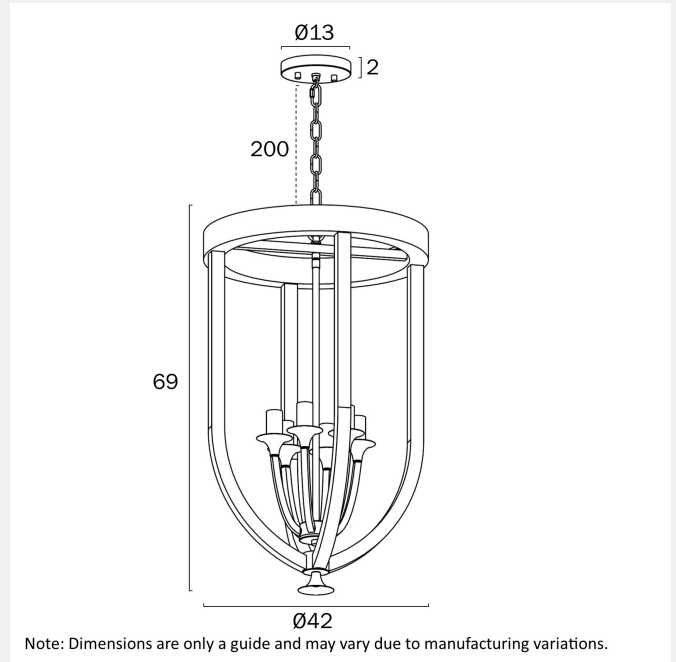

HOSLEY 6 PENDANT LIGHT

LIGHT SOURCE

Voltage Input

240V

Total Wattage (max)

150

Wattage

25

Globe Type

E14

Globe / Light Source qty

6

Globe / Light Source included

No

Dimmable

Globe Dependant

SPECIFICATIONS

Lead and Plug

No

IP rating

IP20

Suspension Type

Chain

Height Adjustable?

Fixture Weight (Kg)

4.8

Fixture Diameter (cm)

42

Fixture Height (cm)

69

Fixture Width (cm)

42