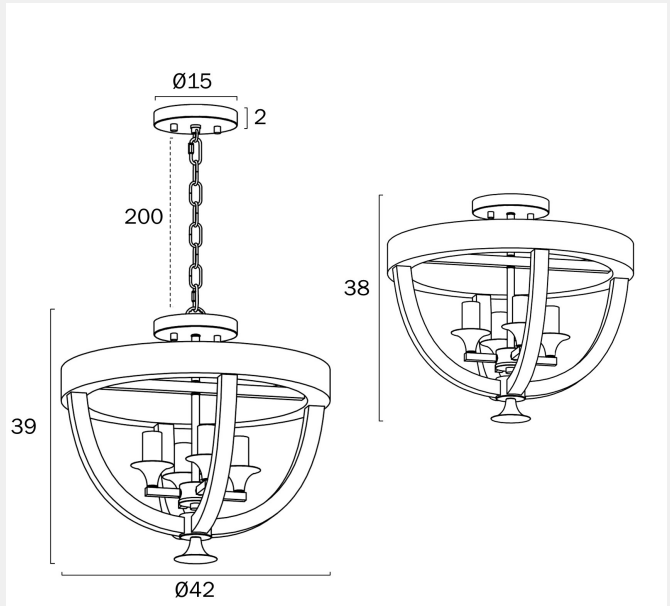

HOSLEY 4 PENDANT LIGHT CTC CEILING LIGHT

Note: Dimensions are only a guide and may vary due to manufacturing variations.

LIGHT SOURCE

Voltage Input

240V

Total Wattage (max)

100

Wattage

25

Globe Type

E14

Globe / Light Source qty

4

Globe / Light Source included

No

Dimmable

Globe Dependant

SPECIFICATIONS

Lead and Plug

No

IP rating

IP20

Height Adjustable?

No

4.8

Telbix.

Fixture Diameter (cm)

42

Fixture Height (cm)

39

Fixture Width (cm)

42