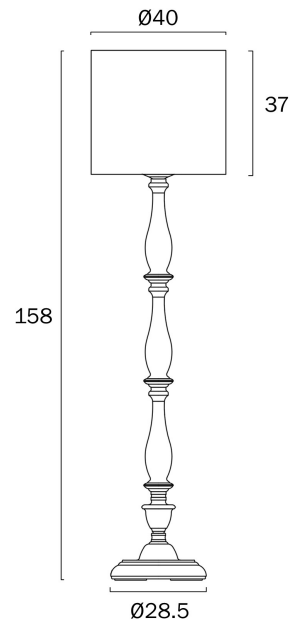

HOMMER FLOOR LAMP

Note: Dimensions are only a guide and may vary due to manufacturing variations.

LIGHT SOURCE

Voltage Input

240V

Total Wattage (max)

25

Globe Type

Electrical Protection

CLASS II – DOUBLE INSULATED, EARTH NOT REQUIRED

COLOUR AND MATERIAL

Fixture Material

Iron, Fabric

PRODUCT DIMENSIONS

Fixture Weight (Kg)

7.6

Fixture Height (cm)

158

Fixture Diameter (cm)

40

Cable Length (cm)

200 (50+Foot Switch+150)

WARRANTY

Replacement Warranty