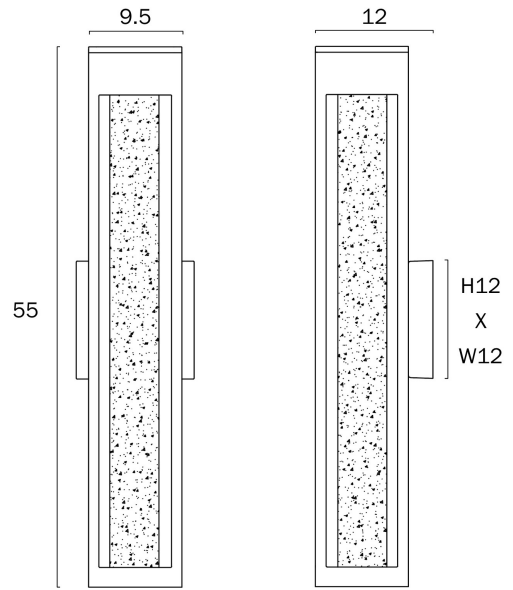

## HOLLIS 55CM EXTERIOR LED WALL LIGHT

### LIGHT SOURCE

**Voltage Input**

240V

**Total Wattage (max)**

10

**Globe Type**

LED integrated SMD

**Globe / Light Source qty**

### PRODUCT DIMENSIONS

**Fixture Weight (Kg)**

3.87

## Fixture Width (cm)

12