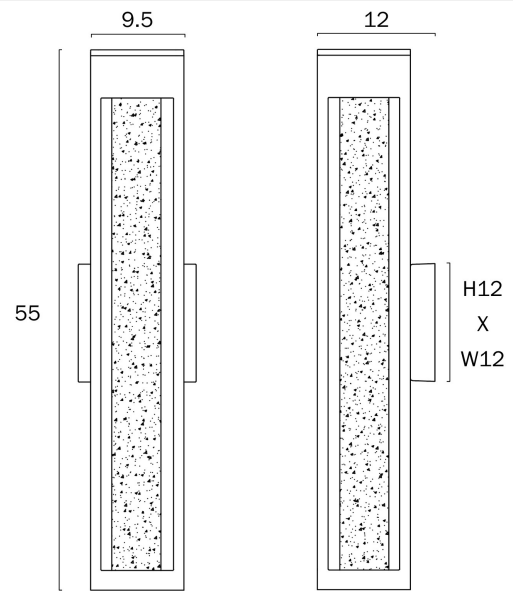

HOLLIS 55CM EXTERIOR LED WALL LIGHT

Note: Dimensions are only a guide and may vary due to manufacturing variations.

LIGHT SOURCE

Voltage Input

240V

Total Wattage (max)

10

Globe Type

LED integrated SMD

Globe / Light Source qty

1

Globe / Light Source included

Yes

Color Kelvin

3000k

Color Temperature

Fixture Weight (Kg)

3.87

Telbix.

Fixture Projection (cm)

12

Fixture Height (cm)

55

Fixture Width (cm)