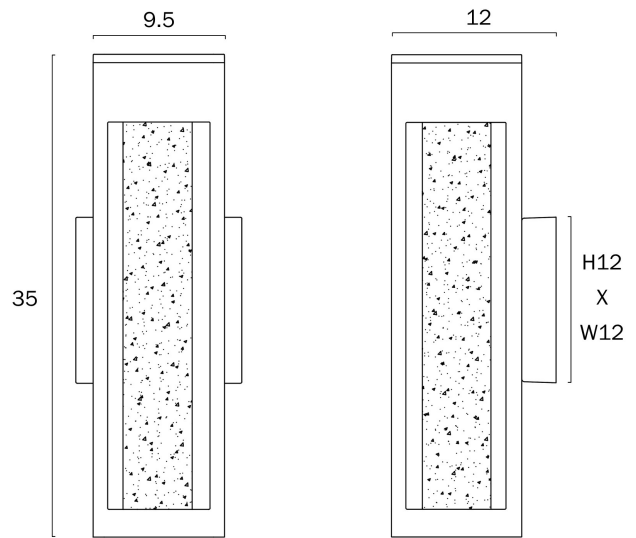

## HOLLIS 35CM EXTERIOR LED WALL LIGHT

Note: Dimensions are only a guide and may vary due to manufacturing variations.

### LIGHT SOURCE

**Voltage Input**

240V

**Total Wattage (max)**

10

**Globe Type**

LED integrated SMD

**Globe / Light Source qty**

### PRODUCT DIMENSIONS

**Fixture Weight (Kg)**

2.65

## Fixture Width (cm)

12