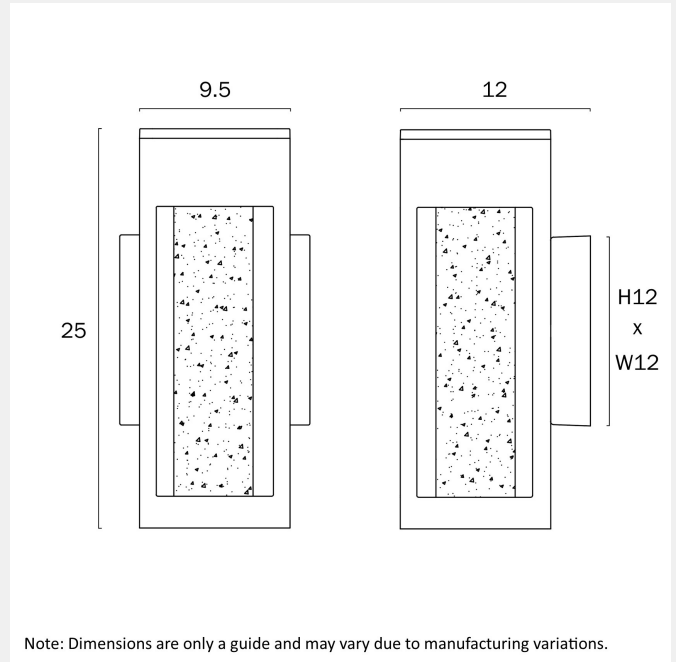

HOLLIS 25CM EXTERIOR LED WALL LIGHT

LIGHT SOURCE

Voltage Input

240V

Total Wattage (max)

10

Globe Type

LED integrated SMD

2.03

Telbix.

Fixture Projection (cm)

12

Fixture Height (cm)

25

Fixture Width (cm)

12