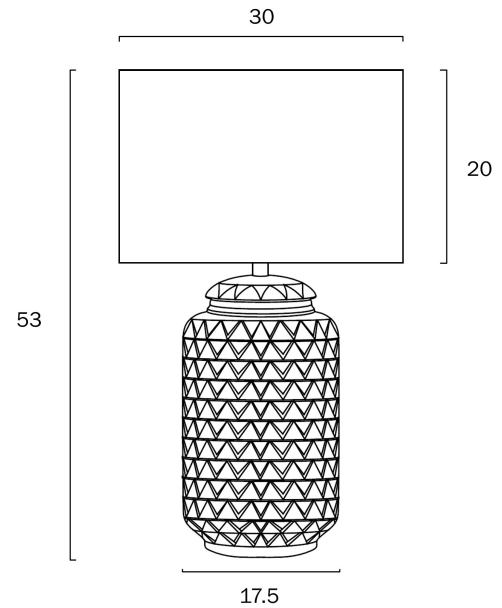

HESHI CERAMIC TABLE LAMP

Note: Dimensions are only a guide and may vary due to manufacturing variations.

LIGHT SOURCE

Voltage Input

240V

Total Wattage (max)

25

Globe Type

E27

Globe / Light Source qty

1

Globe / Light Source included

No

Dimmable

Globe Dependant

SPECIFICATIONS

Fixture Weight (Kg)

2

Fixture Height (cm)

53

Fixture Diameter (cm)

30

Cable Length (cm)

180 (30+Inline Switch+150)