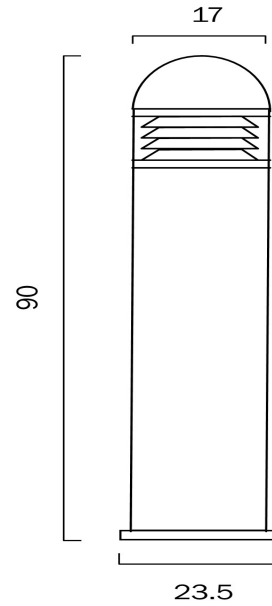

HARBOR EXTERIOR BOLLARD LIGHT

LIGHT SOURCE

Voltage Input

240V

Total Wattage (max)

40

Globe Type

E27

Diffuser Material

Acrylic

PRODUCT DIMENSIONS

Fixture Weight (Kg)

4.7

Fixture Height (cm)

90

WARRANTY