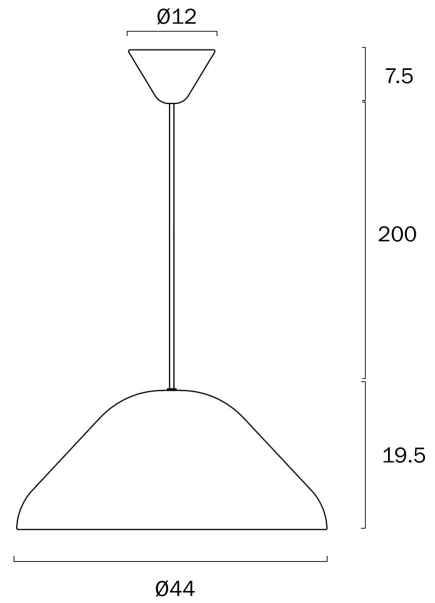

HANAMI 44CM PENDANT LIGHT LARGE

Note: Dimensions are only a guide and may vary due to manufacturing variations.

LIGHT SOURCE

Voltage Input

240V

Total Wattage (max)

25

Globe Type

E27

Globe / Light Source qty

1

Globe / Light Source included

No

Dimmable

Globe Dependant

SPECIFICATIONS

Iron,Plastic

Fixture Finish

Satin

WARRANTY

Replacement Warranty

*3 Years

PRODUCT DIMENSIONS

Fixture Weight (Kg)

1.5

Fixture Diameter (cm)

44

Fixture Height (cm)

19.5

Suspension Length (cm)

200

OTHER