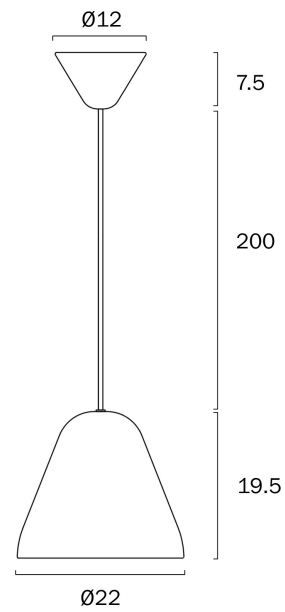

HANAMI 22CM PENDANT LIGHT SMALL

Note: Dimensions are only a guide and may vary due to manufacturing variations.

LIGHT SOURCE

Voltage Input

240V

Total Wattage (max)

25

Globe Type

Iron,Plastic

Fixture Finish

Satin

WARRANTY

Replacement Warranty

*3 Years

PRODUCT DIMENSIONS

Fixture Weight (Kg)

0.7

Fixture Diameter (cm)

22

Fixture Height (cm)

19.5

Suspension Length (cm)

200

OTHER