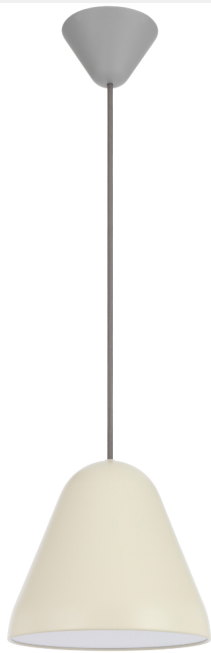

HANAMI 22CM PENDANT LIGHT SMALL

Note: Dimensions are only a guide and may vary due to manufacturing variations.

LIGHT SOURCE

Voltage Input

240V

Total Wattage (max)

25

Globe Type

E27

Globe / Light Source qty

1

Globe / Light Source included

No

Dimmable

Globe Dependant

SPECIFICATIONS

0.7

Fixture Diameter (cm)

22

Fixture Height (cm)

19.5

Suspension Length (cm)

200

OTHER