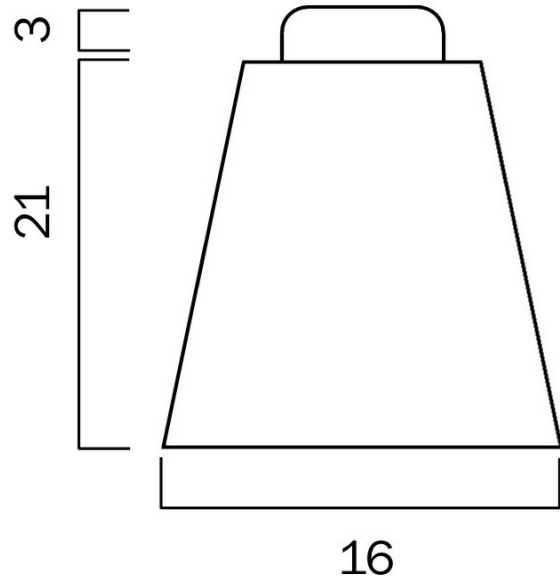

## HALY BATTEN FIX CEILING LIGHT

### PRODUCT DIMENSIONS

**Fixture Weight (Kg)**

0.6

**Fixture Projection (cm)**

24

**Fixture Height (cm)**

21

**Fixture Diameter (cm)**