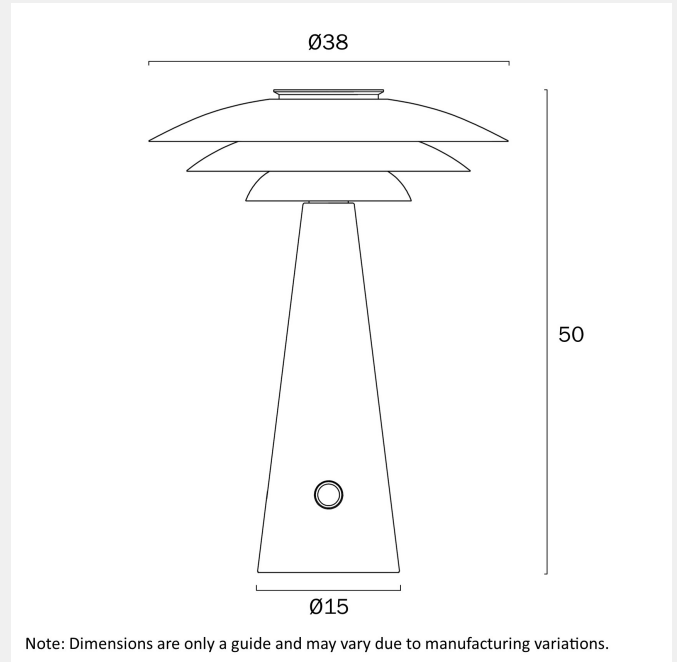

HALVIK TABLE LAMP

LIGHT SOURCE

Voltage Input

240V

Total Wattage (max)

25

Globe Type

E27

Globe / Light Source qty

1

Globe / Light Source included

Yes

Color Temperature

Warm White

Dimmable

Yes - TRIAC

CRI (Color Rendering Index)

>80

SPECIFICATIONS

Lead and Plug

Yes

Switch

Lamp Base

IP rating

IP20

Electrical Protection

CLASS II - DOUBLE INSULATED, EARTH NOT REQUIRED

COLOUR AND MATERIAL

Fixture Material

Iron

Fixture Finish

Gloss

Fixture Pantone Color

RAL9001 or RAL6013

PRODUCT DIMENSIONS

Fixture Weight (Kg)

3.02

Fixture Height (cm)

50

Fixture Diameter (cm)

38