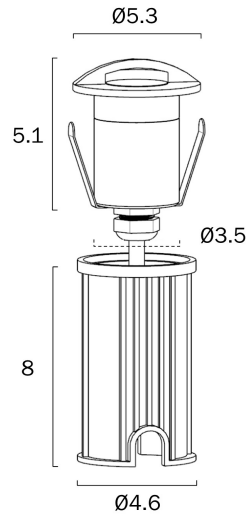

HALON 24V BRASS STEP LIGHT

cable 100cm

Cut out

With canister: Ø4.6cm

Without canister: Ø3.5cm

Note: Dimensions are only a guide and may vary due to manufacturing variations.

LIGHT SOURCE

Voltage Input

24V

Total Wattage (max)

1

Globe Type

LED

Globe / Light Source qty

1

Globe / Light Source included

Solid Brass or 316 Stainless Steel, Glass

Diffuser Material

Glass

PRODUCT DIMENSIONS

Fixture Weight (Kg)

0.35

Fixture Height (cm)

8

Fixture Diameter (cm)

5.3

Cable Length (cm)

100

WARRANTY

Replacement Warranty

*3 Years

OTHER