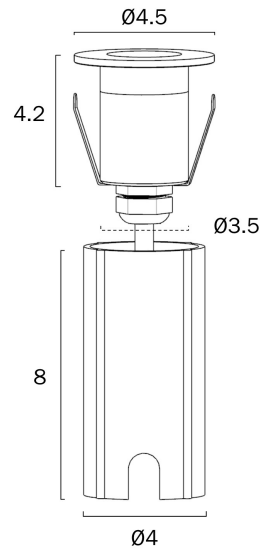

HALON 24V BRASS EXTERIOR LED INGROUND LIGHT

cable 100cm

Cut out

With canister: Ø4cm

Without canister: Ø3.5cm

Note: Dimensions are only a guide and may vary due to manufacturing variations.

LIGHT SOURCE

Voltage Input

24V

Total Wattage (max)

1

Globe Type

LED

Globe / Light Source qty

1

Globe / Light Source included

Antique or Aged

Fixture Material

Solid Brass or 316 Stainless Steel, Glass

Diffuser Material

Glass

PRODUCT DIMENSIONS

Fixture Weight (Kg)

0.2

Fixture Height (cm)

8

Fixture Diameter (cm)

4.5

Cable Length (cm)

100

WARRANTY

Replacement Warranty