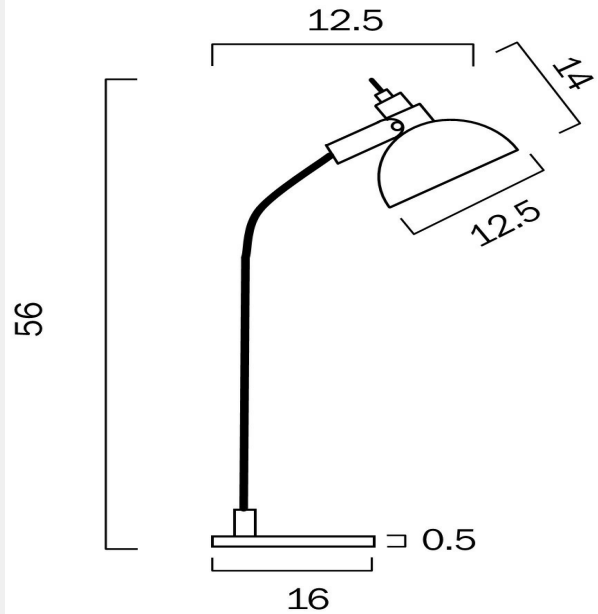

GWEN TABLE LAMP

LIGHT SOURCE

Voltage Input

240V

Total Wattage (max)

5

Globe Type

GU10

Fixture Material

Metal

PRODUCT DIMENSIONS

Fixture Height (cm)

56

Fixture Diameter (cm)

12.5

Cable Length (cm)