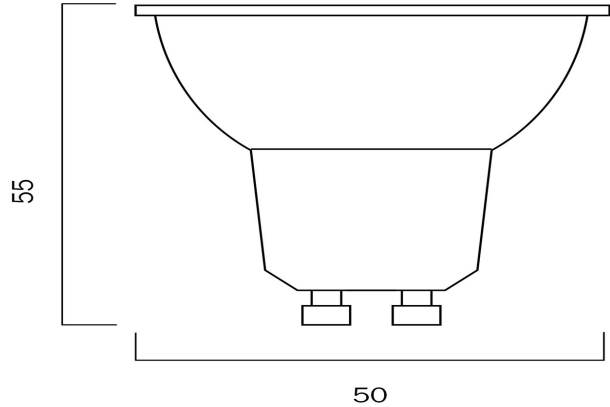

GU10 6W LED LENS DIMMABLE GLOBE

LIGHT SOURCE

Voltage Input

240V

Globe Type

GU10

Total Wattage (max)

5

SPECIFICATIONS

Beam Angle (degree)

60

IP rating

IP20

COLOUR AND MATERIAL

Fixture Material

Polycarbonate

Fixture Color

Clear,White

Diffuser Material

Polycarbonate

PRODUCT DIMENSIONS

Fixture Diameter (cm)

5

Fixture Height (cm)