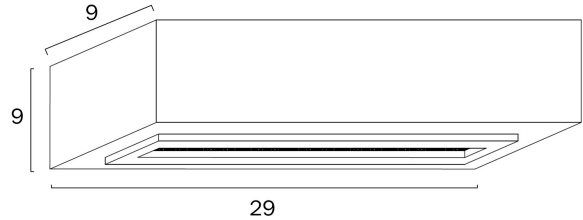

GRIMES GYPSUM INDOOR WALL LIGHT

Note: Dimensions are only a guide and may vary due to manufacturing variations.

LIGHT SOURCE

Voltage Input

240V

Total Wattage (max)

9

Globe Type

Fixture Weight (Kg)

1.616

Fixture Projection (cm)

9

Fixture Length (cm)

29

Fixture Height (cm)

9