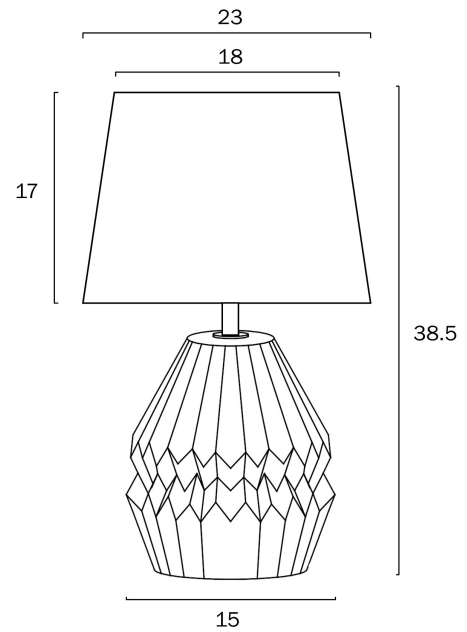

GREET CERAMIC TABLE LAMP

Note: Dimensions are only a guide and may vary due to manufacturing variations.

LIGHT SOURCE

Voltage Input

240V

Total Wattage (max)

25

Globe Type

COLOUR AND MATERIAL

Fixture Material

Fabric,Ceramic

Fixture Finish

Gloss

PRODUCT DIMENSIONS

Fixture Height (cm)

38.5