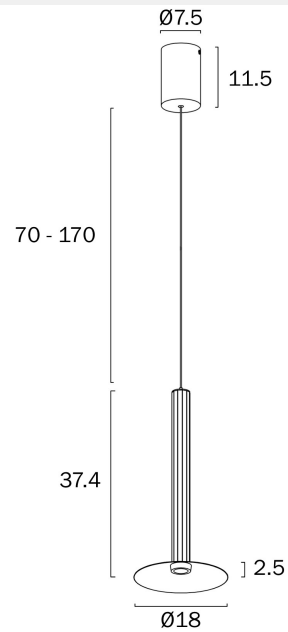

GRADO PENDANT LIGHT

Note: Dimensions are only a guide and may vary due to manufacturing variations.

LIGHT SOURCE

Voltage Input

240V

Total Wattage (max)

6

Globe Type

LED integrated SMD

Globe / Light Source qty

1

Globe / Light Source included

Yes

Color Kelvin

3000k

Color Temperature

Aluminium, Iron

WARRANTY

Replacement Warranty
*3 Years

PRODUCT DIMENSIONS

Fixture Weight (Kg)
1.2

Fixture Diameter (cm)
18.5

Fixture Height (cm)
37.4

Suspension Length (cm)
70-170