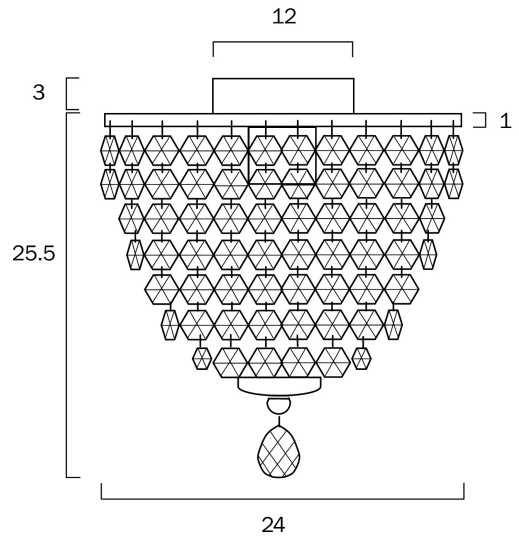

GRACE BATTEN FIX CEILING LIGHT

LIGHT SOURCE

Globe Type

B22

Globe / Light Source qty

1

Globe / Light Source included

No

Dimmable

Globe Dependant

SPECIFICATIONS

Lead and Plug

No

IP rating

IP20

Mounting

Batten Fix (DIY)

COLOUR AND MATERIAL

Fixture Material

Metal,Acrylic

PRODUCT DIMENSIONS

Fixture Projection (cm)

28.5

Fixture Height (cm)