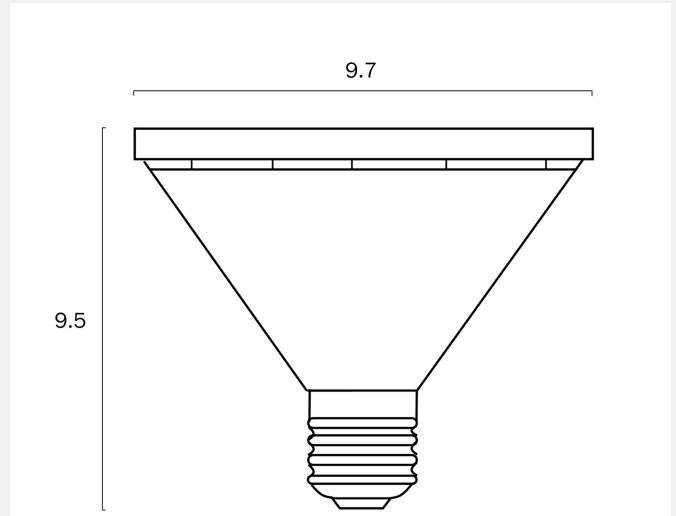

E27 PAR30 10W LED GLOBE NON-DIMMABLE

Note: Dimensions are only a guide and may vary due to manufacturing variations.

LIGHT SOURCE

Voltage Input

240V

Globe Type

E27

Total Wattage (max)

Clear,Black

Diffuser Material

Aluminium

PRODUCT DIMENSIONS

Fixture Diameter (cm)

9.5

Fixture Height (cm)

10