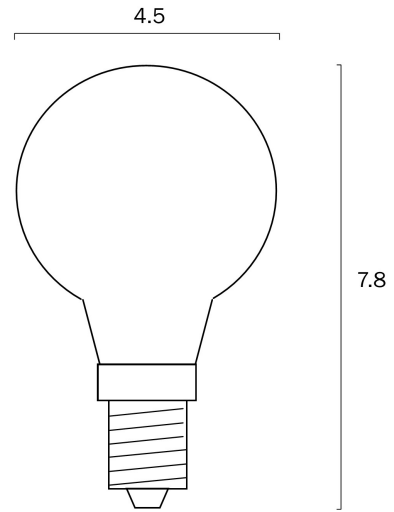

## E14 G45 4W LED FANCY ROUND FILAMENT GLOBE CLEAR DIMMABLE

Note: Dimensions are only a guide and may vary due to manufacturing variations.

### LIGHT SOURCE

**Voltage Input**

240V

**Globe Type**

E14

**Total Wattage (max)**

4

**Lumens**

### PRODUCT DIMENSIONS

**Fixture Weight (Kg)**

0.08

**Fixture Diameter (cm)**

4.5

**Fixture Height (cm)**

7.8