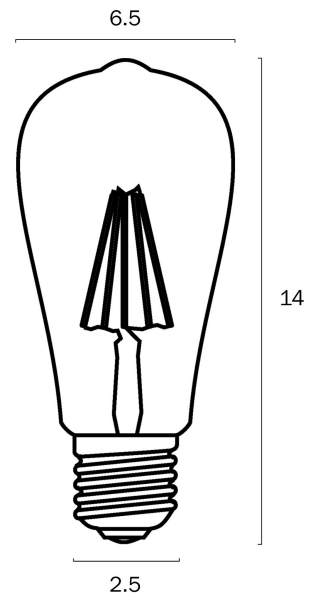

E27 ST64 4W LED PILOT FILAMENT GLOBE AMBER NON-DIMMABLE

Note: Dimensions are only a guide and may vary due to manufacturing variations.

LIGHT SOURCE

Voltage Input

240V

Globe Type

E27

Total Wattage (max)

Amber

Diffuser Material

Glass

Glass Color

Opal

PRODUCT DIMENSIONS

Fixture Weight (Kg)

0.04

Fixture Diameter (cm)

6.5

Fixture Height (cm)

14

WARRANTY

Replacement Warranty

*3 Years

telbix.