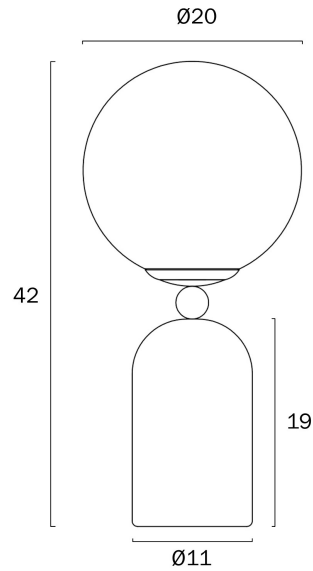

## GINA TABLE LAMP

Note: Dimensions are only a guide and may vary due to manufacturing variations.

### LIGHT SOURCE

**Voltage Input**

240V

**Total Wattage (max)**

25

**Globe Type**

E27

**Globe / Light Source qty**

### PRODUCT DIMENSIONS

**Fixture Weight (Kg)**

4.7

**Fixture Height (cm)**

42

**Fixture Diameter (cm)**

20

**Cable Length (cm)**