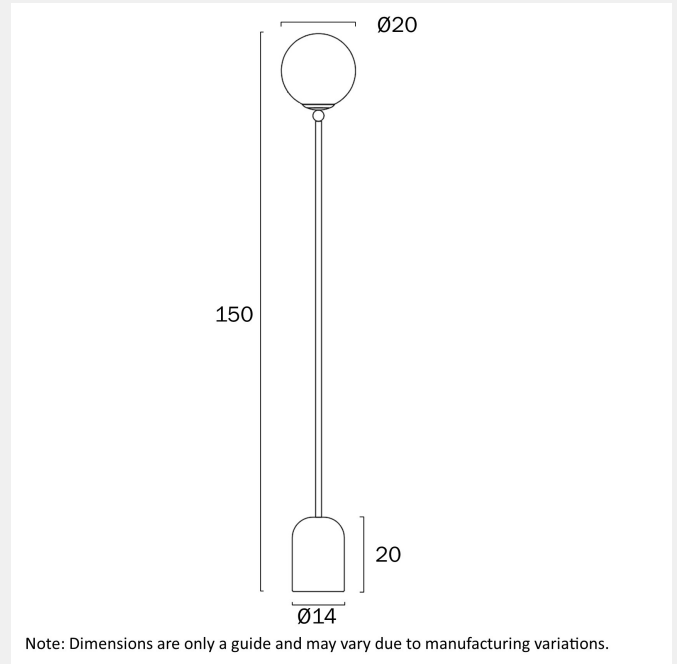

GINA FLOOR LAMP

LIGHT SOURCE

Voltage Input

240V

Total Wattage (max)

25

Globe Type

E27

Globe / Light Source qty

1

Globe / Light Source included

No

Dimmable

Globe Dependant

SPECIFICATIONS

Lead and Plug

Yes

Switch

Foot Switch

IP rating

IP20

Height Adjustable?

No

Electrical Protection

CLASS II – DOUBLE INSULATED, EARTH NOT REQUIRED

COLOUR AND MATERIAL

Fixture Material

Travertine,Glass,Iron

Fixture Finish

Matte (BKSM) or Gloss (BEOM)

PRODUCT DIMENSIONS

Fixture Weight (Kg)

9

Fixture Height (cm)

150

Fixture Diameter (cm)

20

Cable Length (cm)

200 (50+Foot Switch+150)