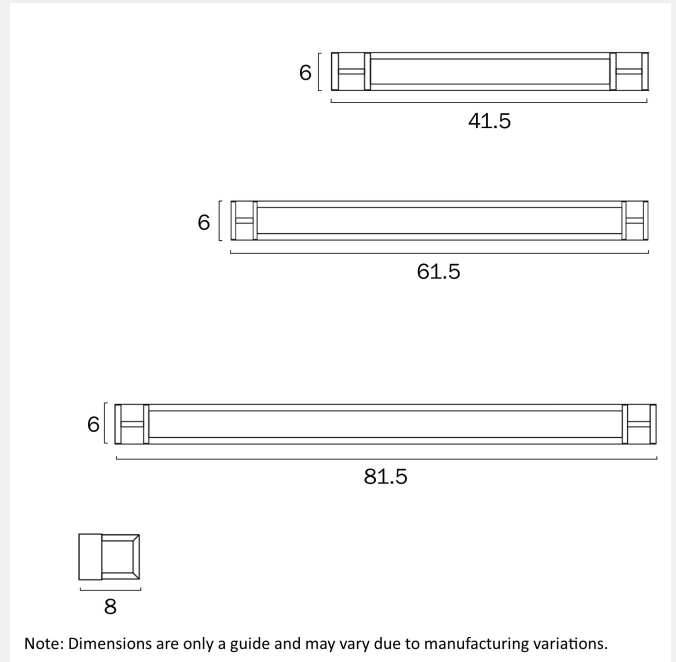

GILSON 80CM LED VANITY WALL LIGHT

LIGHT SOURCE

Voltage Input

240V

Total Wattage (max)

20

Globe Type

LED integrated SMD

PRODUCT DIMENSIONS

Fixture Weight (Kg)

1.33

Fixture Projection (cm)

8

Fixture Length (cm)

8

Fixture Width (cm)