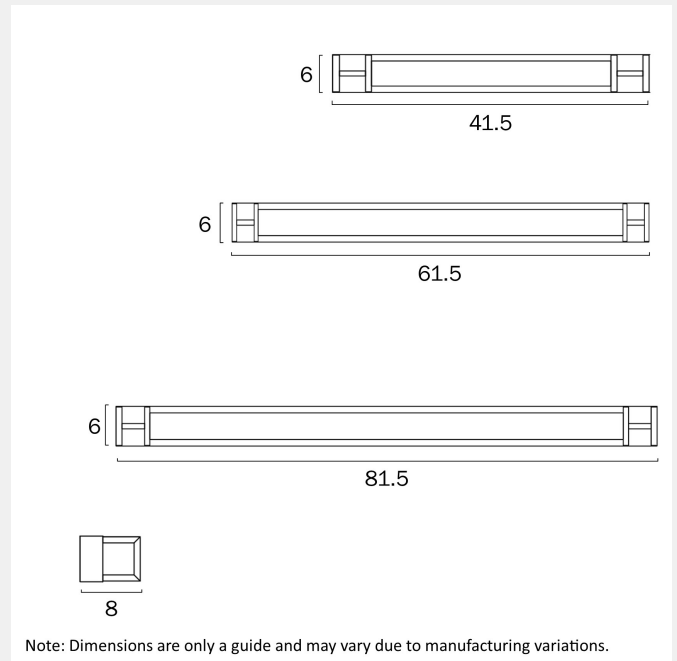

GILSON 60CM LED VANITY WALL LIGHT

LIGHT SOURCE

Voltage Input

240V

Total Wattage (max)

12

Globe Type

LED integrated SMD

PRODUCT DIMENSIONS

Fixture Weight (Kg)

1.1

Fixture Projection (cm)

8

Fixture Length (cm)

8

Fixture Width (cm)