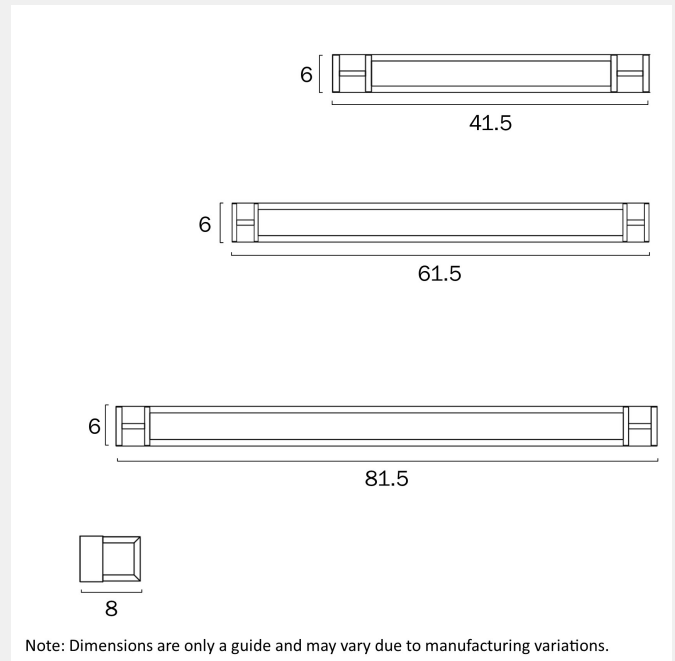

GILSON 40CM LED VANITY WALL LIGHT

LIGHT SOURCE

Voltage Input

240V

Total Wattage (max)

8

Globe Type

LED integrated SMD

PRODUCT DIMENSIONS

Fixture Weight (Kg)

0.79

Fixture Projection (cm)

8

Fixture Length (cm)

8

Fixture Width (cm)