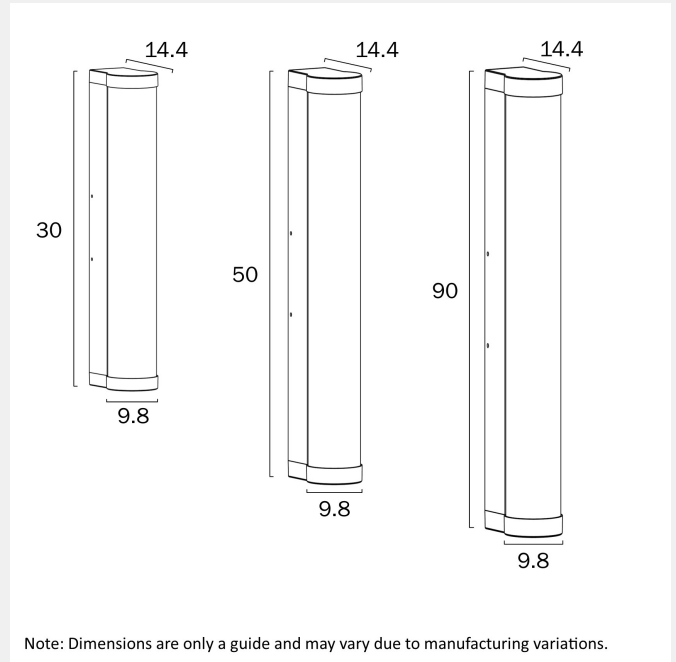

GEVET 90CM EXTERIOR WALL LIGHT

LIGHT SOURCE

Voltage Input

240V

Total Wattage (max)

36

Globe Type

Integrated LED

PRODUCT DIMENSIONS

Fixture Weight (Kg)

3.55

Fixture Projection (cm)

14.4

Fixture Height (cm)

90

Fixture Width (cm)