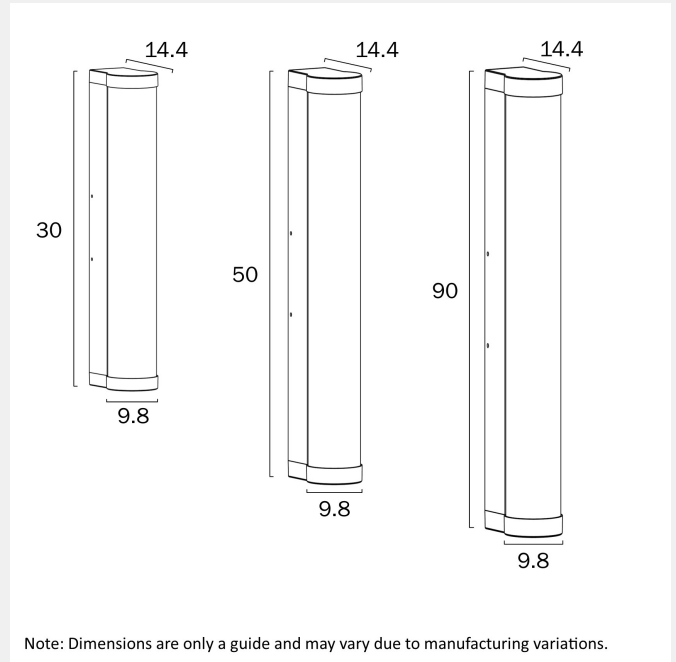

GEVET 30CM EXTERIOR WALL LIGHT

LIGHT SOURCE

Voltage Input

240V

Total Wattage (max)

12

Globe Type

Integrated LED

PRODUCT DIMENSIONS

Fixture Weight (Kg)

1.41

Fixture Projection (cm)

14.4

Fixture Height (cm)

30

Fixture Width (cm)