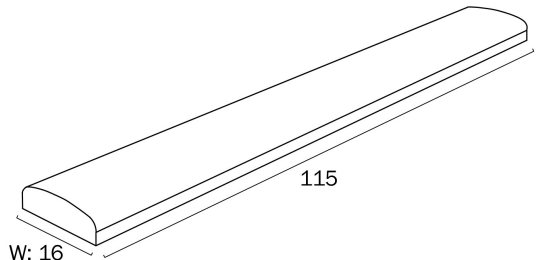

GENARO 61CM 3CCT LED BATTEN CEILING LIGHT

W: 16
x P: 6.3

W: 16
x P: 6.3

Note: Dimensions are only a guide and may vary due to manufacturing variations.

LIGHT SOURCE

Voltage Input

240V

Total Wattage (max)

Polycarbonate,SPCC

Fixture Finish

Satin

Diffuser Material

Polycarbonate

PRODUCT DIMENSIONS

Fixture Weight (Kg)

1.38