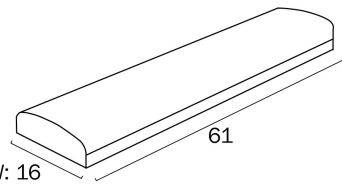

GENARO 61CM 3CCT LED BATTEN CEILING LIGHT

W: 16
x P: 6.3

W: 16
x P: 6.3

Note: Dimensions are only a guide and may vary due to manufacturing variations.

LIGHT SOURCE

Voltage Input

240V

Total Wattage (max)

Polycarbonate,SPCC

Fixture Finish

Satin

Diffuser Material

Polycarbonate

PRODUCT DIMENSIONS

Fixture Weight (Kg)

1.38

Fixture Projection (cm)

6.3

Fixture Length (cm)

61

Fixture Width (cm)

16

WARRANTY

Replacement Warranty