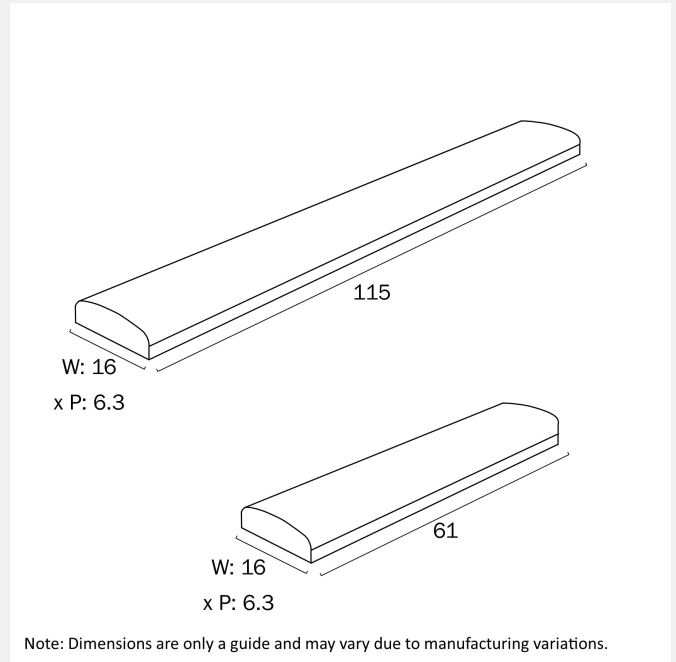

GENARO 115CM 3CCT LED BATTEN CEILING LIGHT

Note: Dimensions are only a guide and may vary due to manufacturing variations.

LIGHT SOURCE

Voltage Input

240V

Total Wattage (max)

18

Wattage

Satin

Diffuser Material

Polycarbonate

PRODUCT DIMENSIONS

Fixture Weight (Kg)

2.49

Fixture Projection (cm)

6.3