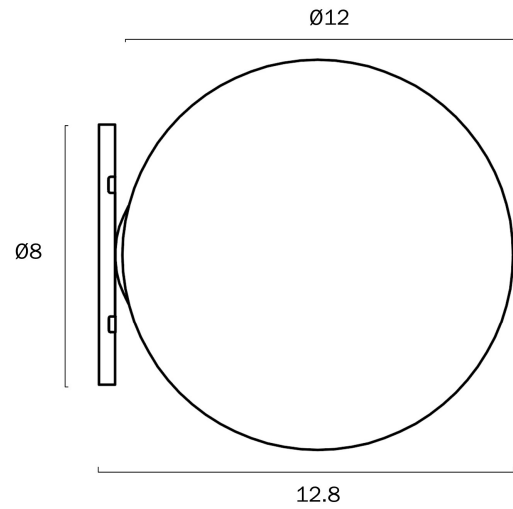

## GASTON WALL LIGHT

Note: Dimensions are only a guide and may vary due to manufacturing variations.

### LIGHT SOURCE

**Voltage Input**

240V

**Total Wattage (max)**

6

**Globe Type**

G9

**Globe / Light Source qty**

### PRODUCT DIMENSIONS

**Fixture Weight (Kg)**

0.55

**Fixture Projection (cm)**

12.8

**Fixture Width (cm)**

12

**Fixture Height (cm)**