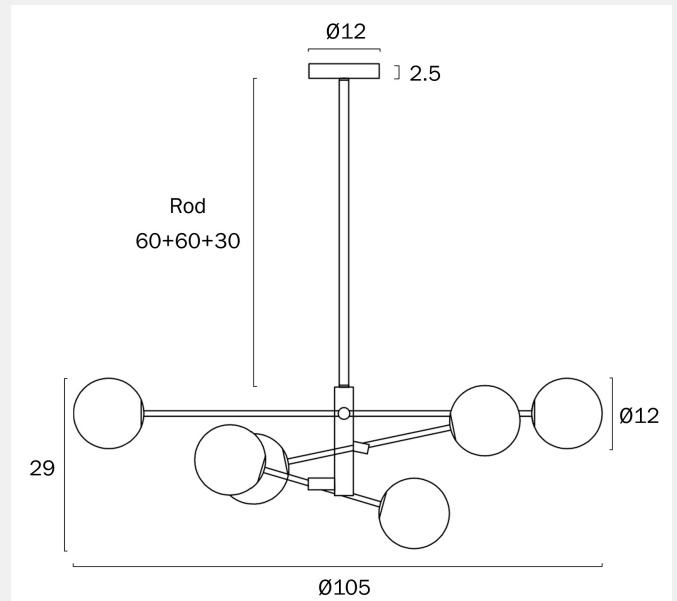

GASTON 6 PENDANT LIGHT

Note: Dimensions are only a guide and may vary due to manufacturing variations.

LIGHT SOURCE

Voltage Input

240V

Total Wattage (max)

36

Wattage

Globe Dependant

SPECIFICATIONS

Lead and Plug

No

IP rating

IP20

Suspension Type

Rod (1x300)+(2x600)

PRODUCT DIMENSIONS

Fixture Weight (Kg)

2.05

Fixture Diameter (cm)

105

Fixture Height (cm)

29

Suspension Length (cm)