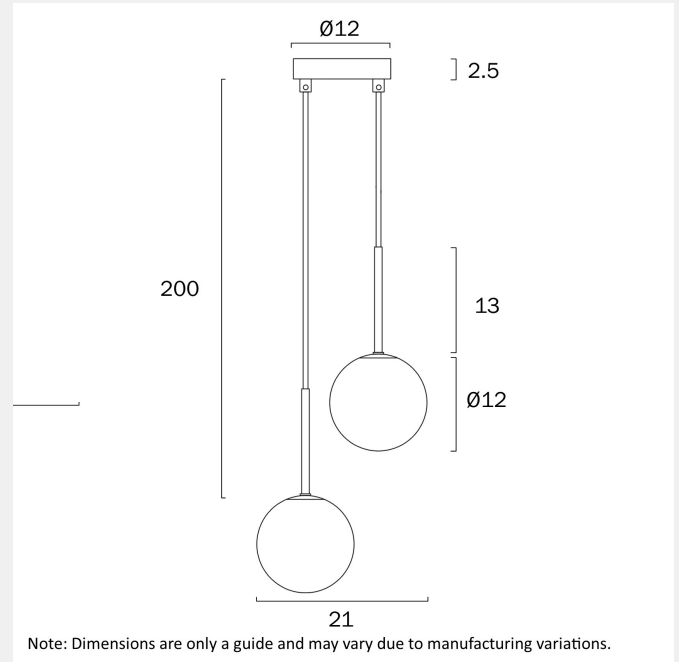

GASTON 2 PENDANT LIGHT

LIGHT SOURCE

Voltage Input

240V

Total Wattage (max)

12

Wattage

6

SPECIFICATIONS

Lead and Plug

No

IP rating

IP20

Suspension Type

Cable

Height Adjustable?

Fixture Weight (Kg)

0.75

Fixture Diameter (cm)

21

Suspension Length (cm)

200

OTHER

Installation Required