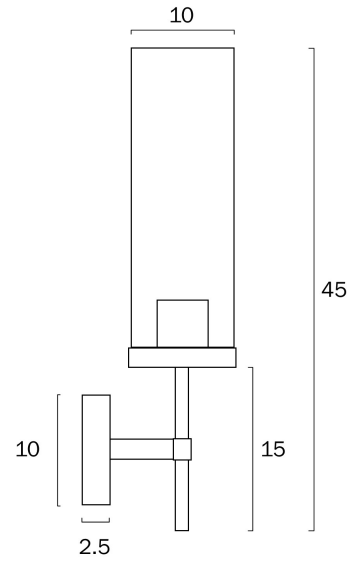

GAROT WALL LIGHT

Note: Dimensions are only a guide and may vary due to manufacturing variations.

LIGHT SOURCE

Voltage Input

240V

Total Wattage (max)

25

Globe Type

Height Adjustable?

No

COLOUR AND MATERIAL

Fixture Material

Metal,Glass

PRODUCT DIMENSIONS

Fixture Weight (Kg)

1

Fixture Projection (cm)

12

Fixture Width (cm)

9

Fixture Height (cm)

45

WARRANTY

Replacement Warranty