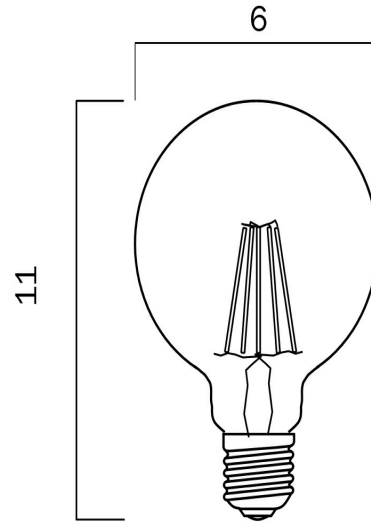

E27 A60 8W LED FILAMENT GLOBE CLEAR DIMMABLE

LIGHT SOURCE

Voltage Input

240V

Globe Type

E27

Total Wattage (max)

8

Diffuser Material

Glass

Glass Color

Clear

PRODUCT DIMENSIONS

Fixture Weight (Kg)

0.51

Fixture Diameter (cm)